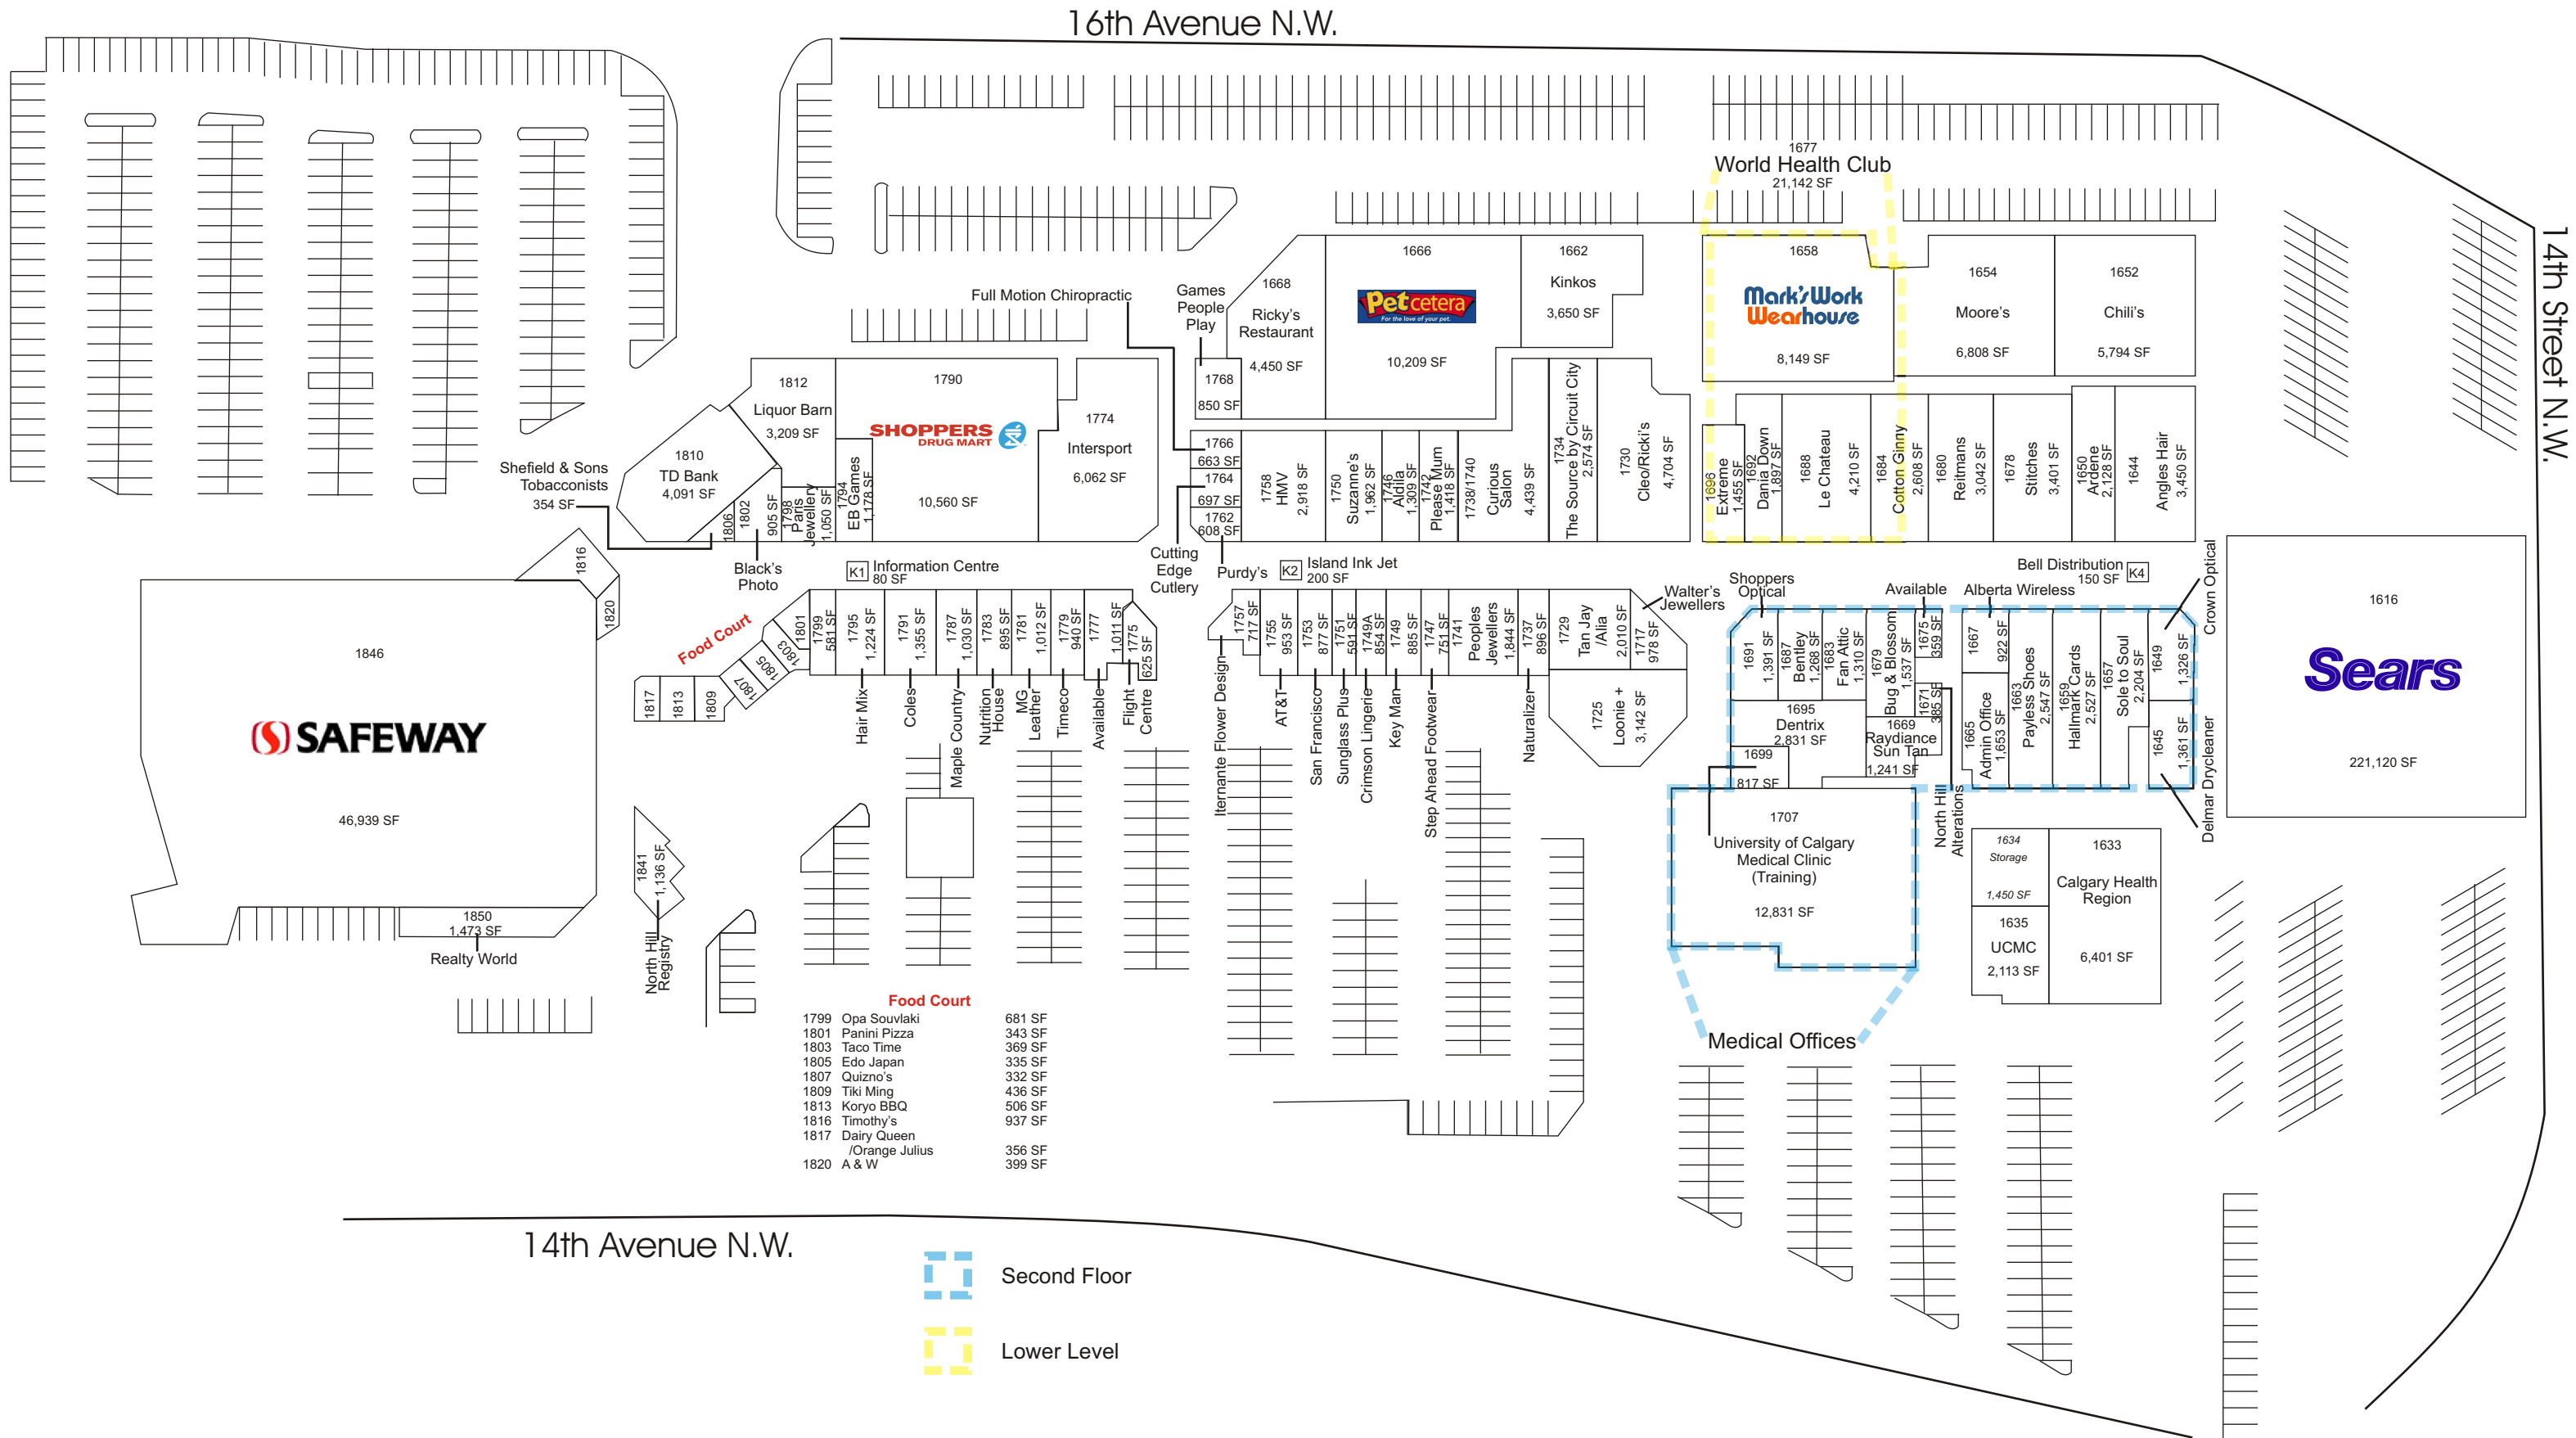

# North Hill Centre

Calgary, AB

This site plan is presented solely for the purpose of identifying the approximate location of the buildings as presently contemplated by the owner/landlord. Building dimensions, access and parking areas, existing tenant locations and identities are approximate and subject to change at the owner's discretion from time to time without notice. The information provided herein should be otherwise verified and is not intended to be relied upon in the form presented.